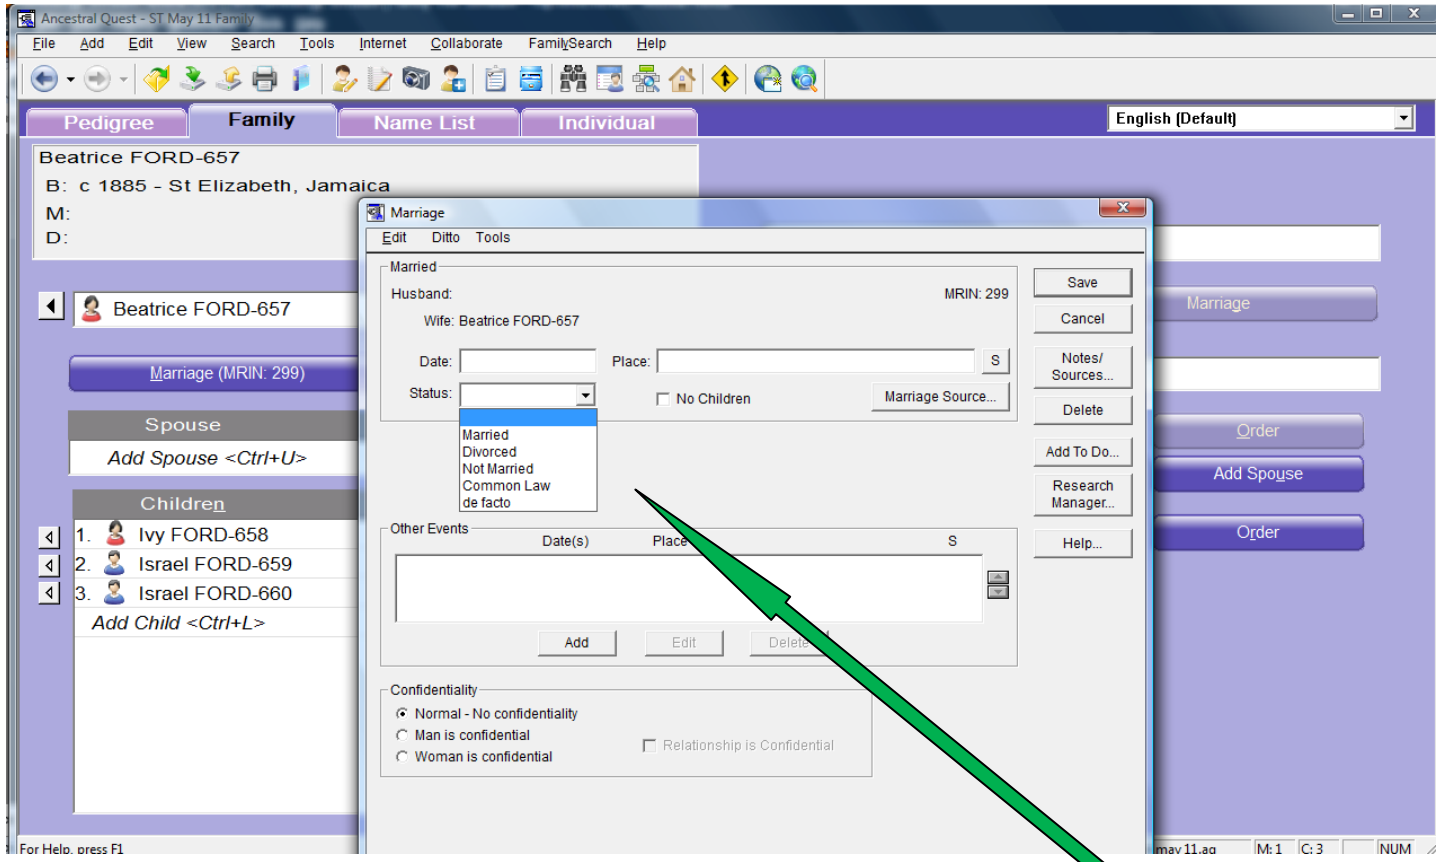

Ancestral Quest

Ancestral Quest: drop down menu allows selection option for marriage status

Personal Ancestral File (PAF)

The screenshot displays the Personal Ancestral File (PAF) software interface. The main window shows a pedigree view with the following information: