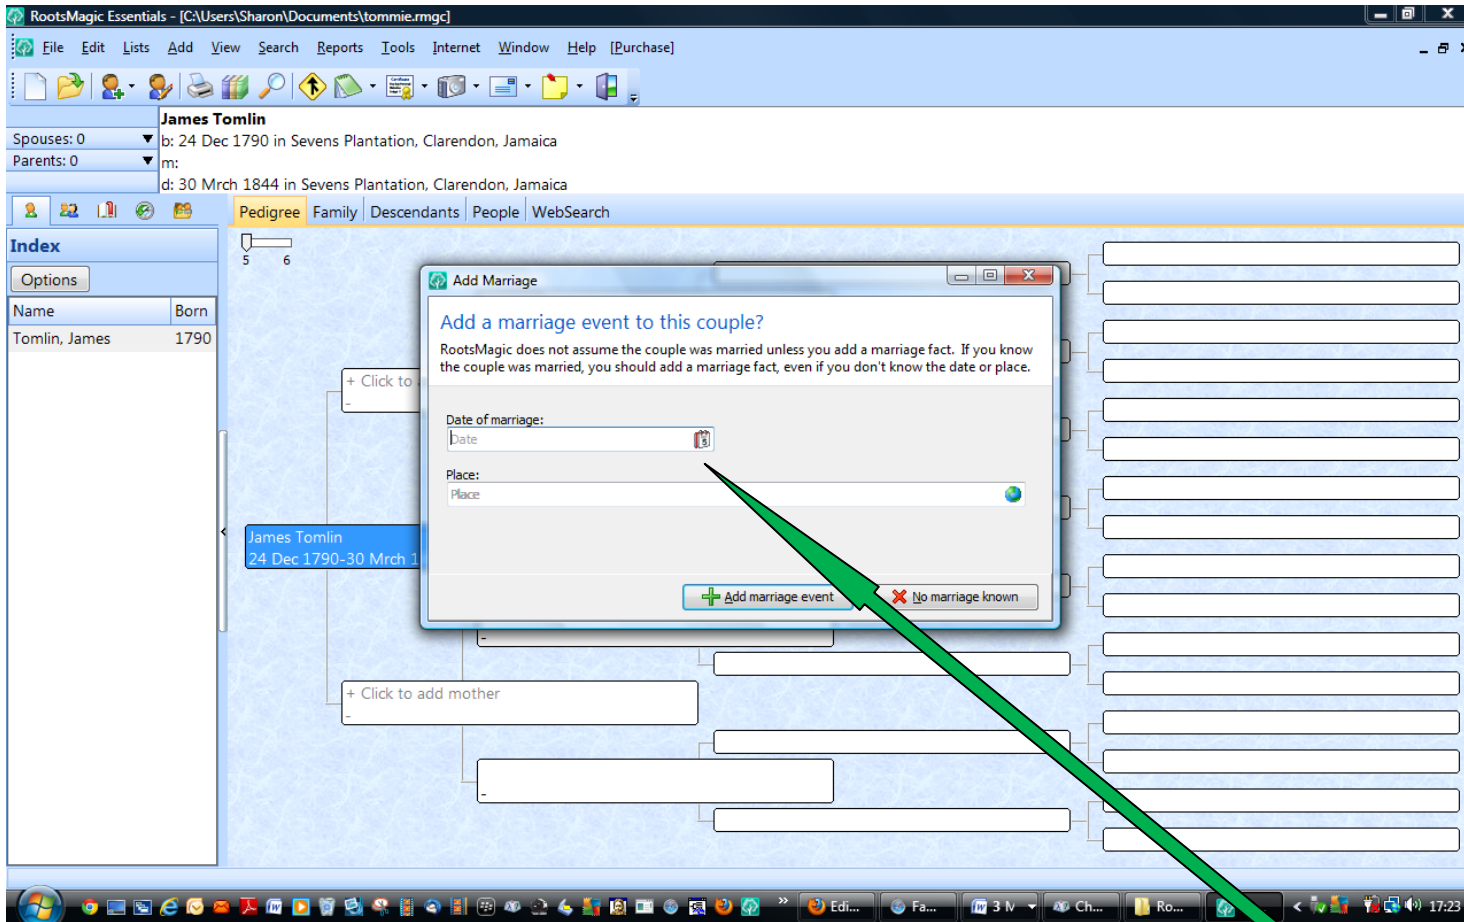

The dialog box includes buttons for Save, Cancel, Options, Delete, and Help. A green arrow points to the "Marriage" field in the "EVENTS" section, highlighting the lack of a drop-down menu for selecting a marriage status.

Personal Ancestral File: No drop down menu available for options to show marriage status

Roots Magic

The screenshot shows the RootsMagic Essentials software interface. The main window title is "RootsMagic Essentials - [C:\Users\Sharon\Documents\tommie.rmg]". The menu bar includes File, Edit, Lists, Add, View, Search, Reports, Tools, Internet, Window, and Help [Purchase]. The toolbar contains various icons for file operations and navigation.

The left sidebar contains an "Index" section with an "Options" button and a table with the following data:

Name	Born
Tomlin, James	1790

The bottom of the screen shows the Windows taskbar with various application icons and the system clock displaying 17:21.